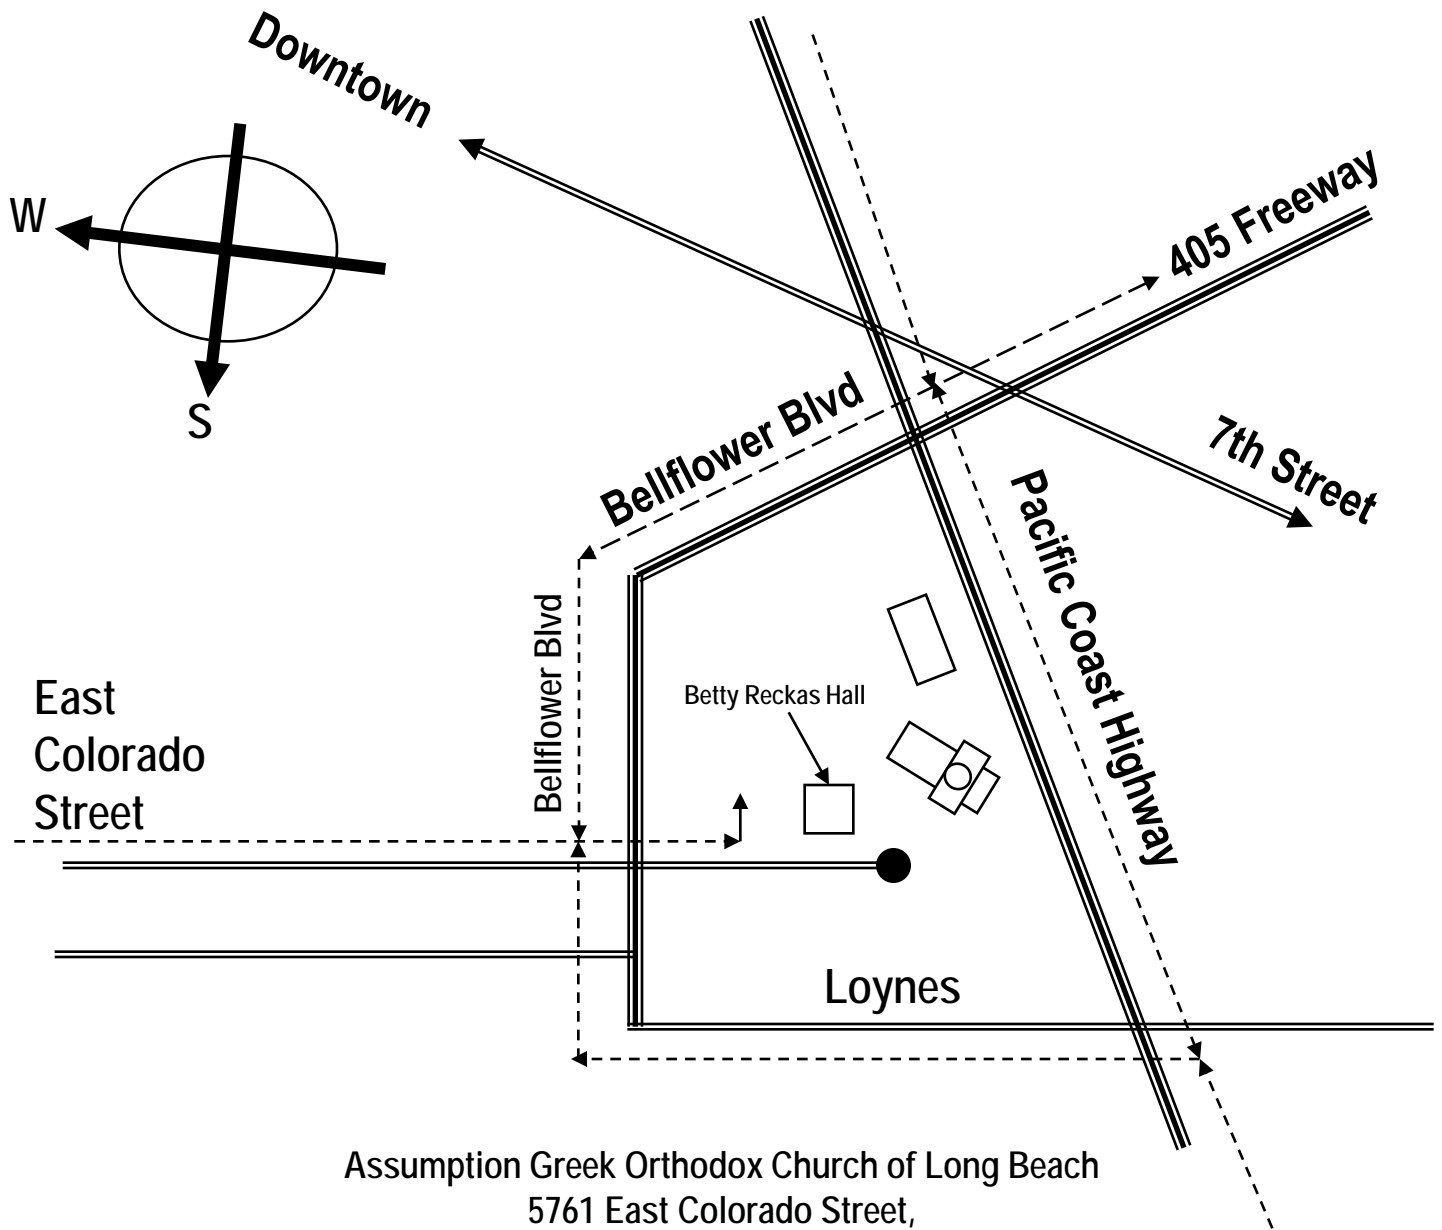

DIRECTIONS TO ASSUMPTION GREEK ORTHODOX CHURCH OF LONG BEACH

Assumption Greek Orthodox Church of Long Beach
5761 East Colorado Street,
Long Beach, CA 90814
562-494-8929
